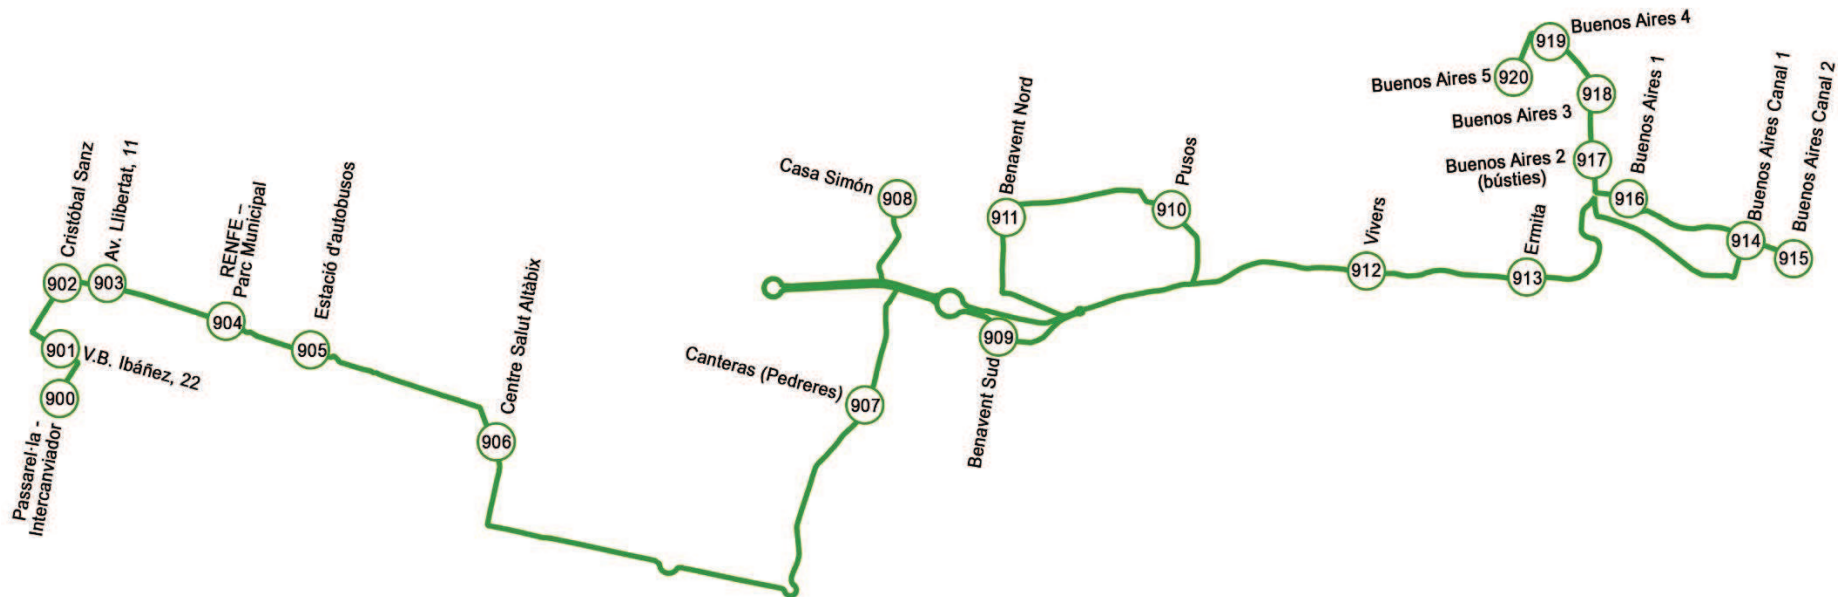

ET9: ELX → SALADES → JUBALCOI → BUENOS AIRES

Nombre parada:	Passarel·la - Intercanviador	V.B. Ibáñez, 22	Cristóbal Sanz	Av. Libertat, 11	RENFE - Parc Municipal	Estació d'autobusos	Centre Salut Altàbix	Canteras (Pedreres)	Casa Simón	Benavent Sud	Pusos	Benavent Nord	Vivers	Ermita	Buenos Aires Canal 1	Buenos Aires Canal 2	Buenos Aires 1	Buenos Aires 2 (bústies)	Buenos Aires 3	Buenos Aires 4	Buenos Aires 5
Nº:	900	901	902	903	904	905	906	907	908	909	910	911	912	913	914	915	916	917	918	919	920
Horarios laborables:	09:00h	09:02h	09:02h	09:03h	09:03h	09:04h	09:05h	09:09h	09:11h	09:12h	09:13h	09:13h	09:15h	09:16h	09:18h	09:18h	09:19h	09:19h	09:19h	09:20h	09:20h
	11:00h	11:02h	11:02h	11:03h	11:03h	11:04h	11:05h	11:09h	11:11h	11:12h	11:13h	11:13h	11:15h	11:16h	11:18h	11:18h	11:19h	11:19h	11:19h	11:20h	11:20h
	13:00h	13:02h	13:02h	13:03h	13:03h	13:04h	13:05h	13:09h	13:11h	13:12h	13:13h	13:13h	13:15h	13:16h	13:18h	13:18h	13:19h	13:19h	13:19h	13:20h	13:20h
	14:30h	14:32h	14:32h	14:33h	14:33h	14:34h	14:35h	14:39h	14:41h	14:42h	14:43h	14:43h	14:45h	14:46h	14:48h	14:48h	14:49h	14:49h	14:49h	14:50h	14:50h
	15:30h	15:32h	15:32h	15:33h	15:33h	15:34h	15:35h	15:39h	15:41h	15:42h	15:43h	15:43h	15:45h	15:46h	15:48h	15:48h	15:49h	15:49h	15:49h	15:50h	15:50h
	18:00h	18:02h	18:02h	18:03h	18:03h	18:04h	18:05h	18:09h	18:11h	18:12h	18:13h	18:13h	18:15h	18:16h	18:18h	18:18h	18:19h	18:19h	18:19h	18:20h	18:20h
20:30h	20:32h	20:32h	20:33h	20:33h	20:34h	20:35h	20:39h	20:41h	20:42h	20:43h	20:43h	20:45h	20:46h	20:48h	20:48h	20:49h	20:49h	20:49h	20:50h	20:50h	
Horarios sábados	09:00h	09:02h	09:02h	09:03h	09:03h	09:04h	09:05h	09:09h	09:11h	09:12h	09:13h	09:13h	09:15h	09:16h	09:18h	09:18h	09:19h	09:19h	09:19h	09:20h	09:20h
	13:00h	13:02h	13:02h	13:03h	13:03h	13:04h	13:05h	13:09h	13:11h	13:12h	13:13h	13:13h	13:15h	13:16h	13:18h	13:18h	13:19h	13:19h	13:19h	13:20h	13:20h
	17:00h	17:02h	17:02h	17:03h	17:03h	17:04h	17:05h	17:09h	17:11h	17:12h	17:13h	17:13h	17:15h	17:16h	17:18h	17:18h	17:19h	17:19h	17:19h	17:20h	17:20h
	20:00h	20:02h	20:02h	20:03h	20:03h	20:04h	20:05h	20:09h	20:11h	20:12h	20:13h	20:13h	20:15h	20:16h	20:18h	20:18h	20:19h	20:19h	20:19h	20:20h	20:20h
Horarios domingos:	12:00h	12:02h	12:02h	12:03h	12:03h	12:04h	12:05h	12:09h	12:11h	12:12h	12:13h	12:13h	12:15h	12:16h	12:18h	12:18h	12:19h	12:19h	12:19h	12:20h	12:20h
	18:00h	18:02h	18:02h	18:03h	18:03h	18:04h	18:05h	18:09h	18:11h	18:12h	18:13h	18:13h	18:15h	18:16h	18:18h	18:18h	18:19h	18:19h	18:19h	18:20h	18:20h