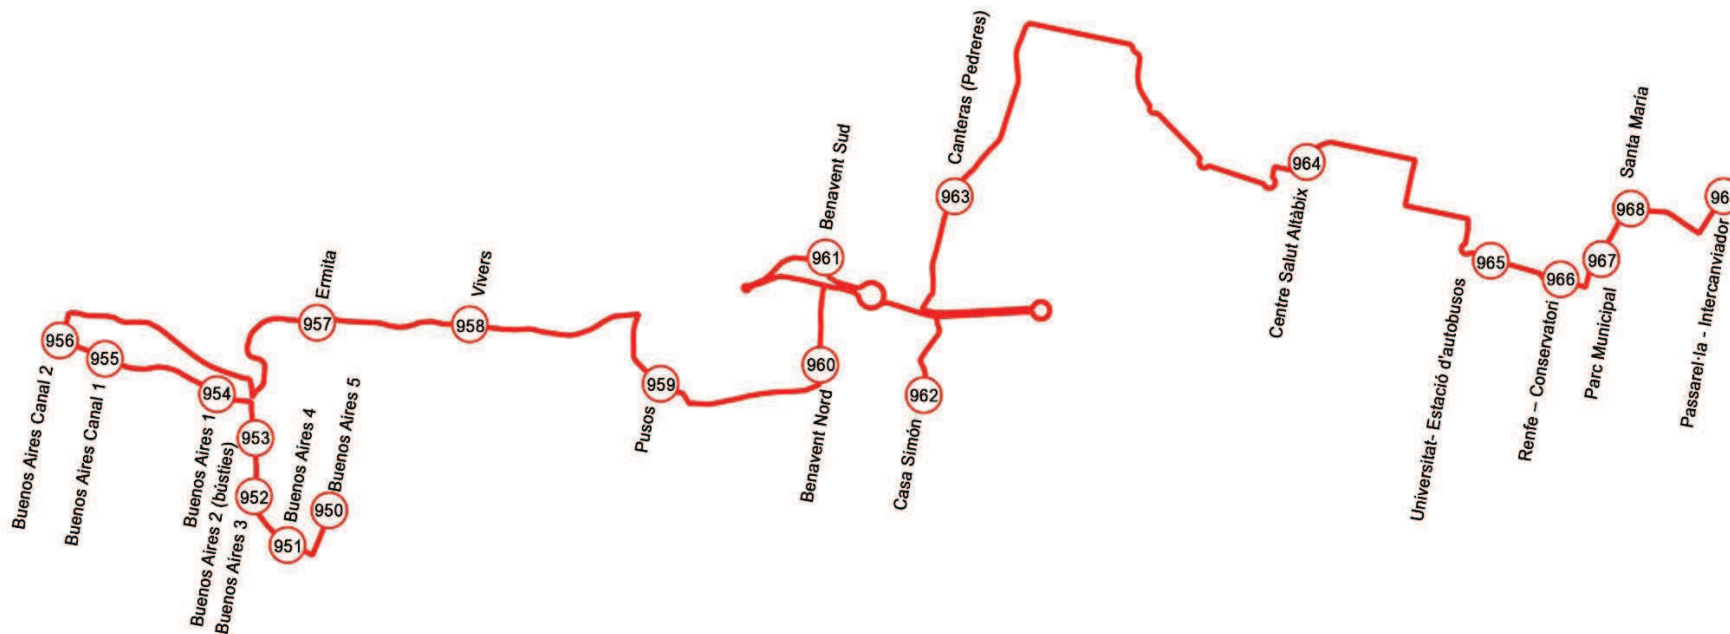

ET9: BUENOS AIRES → JUBALCOI → SALADES → ELX

Nombre parada:	Buenos Aires 5	Buenos Aires 4	Buenos Aires 3	Buenos Aires 2 (bústies)	Buenos Aires 1	Buenos Aires Canal 1	Buenos Aires Canal 2	Ermita	Vivers	Pusos	Benavent Nord	Benavent Sud	Casa Simón	Canteras (Pedreras)	Centre Salut Altàbix	Universitat- Estació d'autobusos	Renfe - Conservatori	Parc Municipal	Santa Maria	Passarel·la - Intercanviador
Nº:	950	951	952	953	954	955	956	957	958	959	960	961	962	963	964	965	966	967	968	969
Horarios laborables:	07:20h	07:20h	07:20h	07:21h	07:21h	07:22h	07:22h	07:24h	07:25h	07:27h	07:27h	07:28h	07:29h	07:31h	07:35h	07:36h	07:38h	07:38h	07:39h	07:40h
	09:20h	09:20h	09:20h	09:21h	09:21h	09:22h	09:22h	09:24h	09:25h	09:27h	09:27h	09:28h	09:29h	09:31h	09:35h	09:36h	09:38h	09:38h	09:39h	09:40h
	11:20h	11:20h	11:20h	11:21h	11:21h	11:22h	11:22h	11:24h	11:25h	11:27h	11:27h	11:28h	11:29h	11:31h	11:35h	11:36h	11:38h	11:38h	11:39h	11:40h
	13:20h	13:20h	13:20h	13:21h	13:21h	13:22h	13:22h	13:24h	13:25h	13:27h	13:27h	13:28h	13:29h	13:31h	13:35h	13:36h	13:38h	13:38h	13:39h	13:40h
	14:50h	14:50h	14:50h	14:51h	14:51h	14:52h	14:52h	14:54h	14:55h	14:57h	14:57h	14:58h	14:59h	15:01h	15:05h	15:06h	15:08h	15:08h	15:09h	15:10h
	15:50h	15:50h	15:50h	15:51h	15:51h	15:52h	15:52h	15:54h	15:55h	15:57h	15:57h	15:58h	15:59h	16:01h	16:05h	16:06h	16:08h	16:08h	16:09h	16:10h
	18:20h	18:20h	18:20h	18:21h	18:21h	18:22h	18:22h	18:24h	18:25h	18:27h	18:27h	18:28h	18:29h	18:31h	18:35h	18:36h	18:38h	18:38h	18:39h	18:40h
20:50h	20:50h	20:50h	20:51h	20:51h	20:52h	20:52h	20:54h	20:55h	20:57h	20:57h	20:58h	20:59h	21:01h	21:05h	21:06h	21:08h	21:08h	21:09h	21:10h	
Horarios sábados	09:20h	09:20h	09:20h	09:21h	09:21h	09:22h	09:22h	09:24h	09:25h	09:27h	09:27h	09:28h	09:29h	09:31h	09:35h	09:36h	09:38h	09:38h	09:39h	09:40h
	13:20h	13:20h	13:20h	13:21h	13:21h	13:22h	13:22h	13:24h	13:25h	13:27h	13:27h	13:28h	13:29h	13:31h	13:35h	13:36h	13:38h	13:38h	13:39h	13:40h
	17:20h	17:20h	17:20h	17:21h	17:21h	17:22h	17:22h	17:24h	17:25h	17:27h	17:27h	17:28h	17:29h	17:31h	17:35h	17:36h	17:38h	17:38h	17:39h	17:40h
	20:20h	20:20h	20:20h	20:21h	20:21h	20:22h	20:22h	20:24h	20:25h	20:27h	20:27h	20:28h	20:29h	20:31h	20:35h	20:36h	20:38h	20:38h	20:39h	20:40h
Horarios domingos:	12:20h	12:20h	12:20h	12:21h	12:21h	12:22h	12:22h	12:24h	12:25h	12:27h	12:27h	12:28h	12:29h	12:31h	12:35h	12:36h	12:38h	12:38h	12:39h	12:40h
	18:20h	18:20h	18:20h	18:21h	18:21h	18:22h	18:22h	18:24h	18:25h	18:27h	18:27h	18:28h	18:29h	18:31h	18:35h	18:36h	18:38h	18:38h	18:39h	18:40h