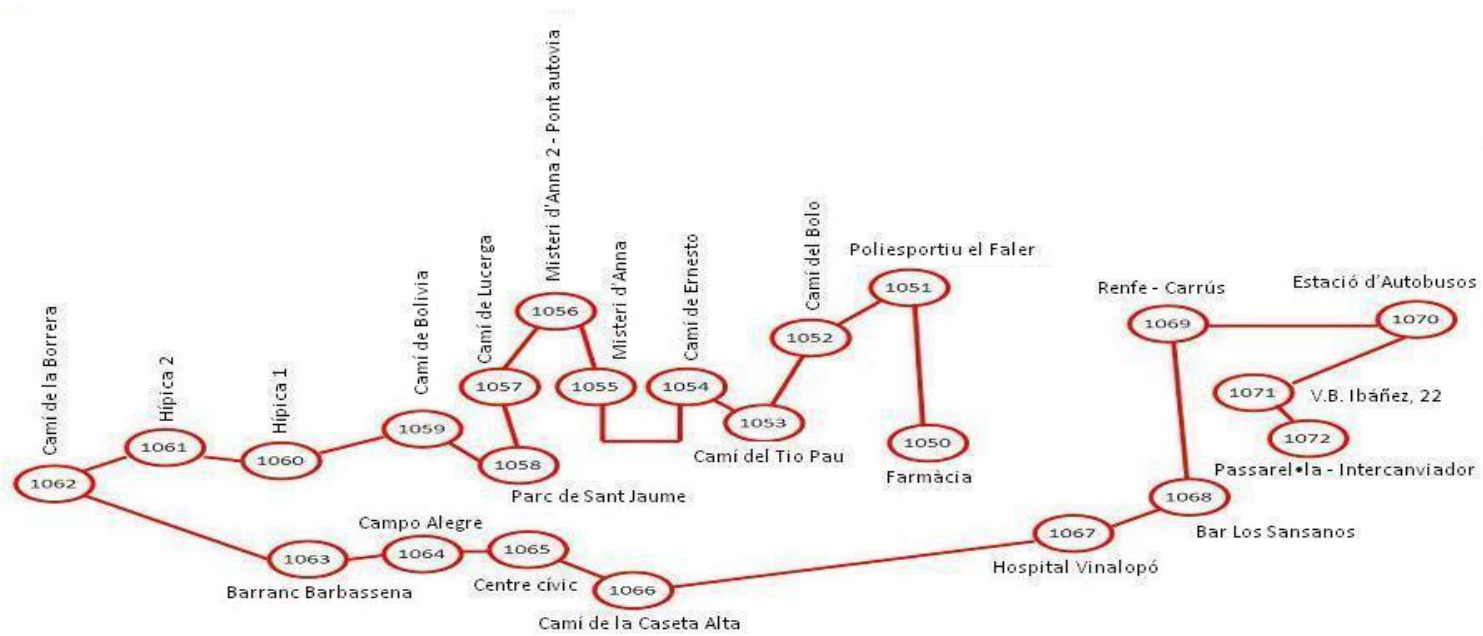

ET10: PENYA LES ÀGUILLES → EL PLA DE SANT JOSEP → ELX

Nombre parada:	Farmàcia	Poliesportiu el Faler	Camí del Bolo	Camí del Tio Pau	Camí de Ernesto	Misteri d'Anna	Misteri d'Anna 2 - Pont Autovia	Camí de Lucerga	Parc de Sant Jaume	Camí de Bolívia	Hipíca 1	Hipíca 2	Camí de la Borrera	Barranc Barbassena	Campo Alegre	Centre cívic	Camí de la Caseta Alta	Hospital Vinalopó	Bar Los Sansanos	Renfe - Carrús	Estació d'Autobusos	V.B. Ibañez, 22	Passarel·la - Intercanviador
Nº:	1050	1051	1052	1053	1054	1055	1056	1057	1058	1059	1060	1061	1062	1063	1064	1065	1066	1067	1068	1069	1070	1071	1072
Horarios laborables:	07:30h	07:31h	07:32h	07:33h	07:34h	07:35h	07:35h	07:36h	07:37h	07:37h	07:38h	07:38h	07:40h	07:43h	07:44h	07:45h	07:46h	07:50h	07:52h	07:54h	07:56h	07:58h	08:00h
	09:30h	09:31h	09:32h	09:33h	09:34h	09:35h	09:35h	09:36h	09:37h	09:37h	09:38h	09:38h	09:40h	09:43h	09:44h	09:45h	09:46h	09:50h	09:52h	09:54h	09:56h	09:58h	10:00h
	11:30h	11:31h	11:32h	11:33h	11:34h	11:35h	11:35h	11:36h	11:37h	11:37h	11:38h	11:38h	11:40h	11:43h	11:44h	11:45h	11:46h	11:50h	11:52h	11:54h	11:56h	11:58h	12:00h
	13:30h	13:31h	13:32h	13:33h	13:34h	13:35h	13:35h	13:36h	13:37h	13:37h	13:38h	13:38h	13:40h	13:43h	13:44h	13:45h	13:46h	13:50h	13:52h	13:54h	13:56h	13:58h	14:00h
	15:00h	15:01h	15:02h	15:03h	15:04h	15:05h	15:05h	15:06h	15:07h	15:07h	15:08h	15:08h	15:10h	15:13h	15:14h	15:15h	15:16h	15:20h	15:22h	15:24h	15:26h	15:28h	15:30h
	16:00h	16:01h	16:02h	16:03h	16:04h	16:05h	16:05h	16:06h	16:07h	16:07h	16:08h	16:08h	16:10h	16:13h	16:14h	16:15h	16:16h	16:20h	16:22h	16:24h	16:26h	16:28h	16:30h
	18:30h	18:31h	18:32h	18:33h	18:34h	18:35h	18:35h	18:36h	18:37h	18:37h	18:38h	18:38h	18:40h	18:43h	18:44h	18:45h	18:46h	18:50h	18:52h	18:54h	18:56h	18:58h	19:00h
21:00h	21:01h	21:02h	21:03h	21:04h	21:05h	21:05h	21:06h	21:07h	21:07h	21:08h	21:08h	21:10h	21:13h	21:14h	21:15h	21:16h	21:20h	21:22h	21:24h	21:26h	21:28h	21:30h	

Horarios sábados	09:30h	09:31h	09:32h	09:33h	09:34h	09:35h	09:35h	09:36h	09:37h	09:37h	09:38h	09:38h	09:40h	09:43h	09:44h	09:45h	09:46h	09:50h	09:52h	09:54h	09:56h	09:58h	10:00h
	13:30h	13:31h	13:32h	13:33h	13:34h	13:35h	13:35h	13:36h	13:37h	13:37h	13:38h	13:38h	13:40h	13:43h	13:44h	13:45h	13:46h	13:50h	13:52h	13:54h	13:56h	13:58h	14:00h
	17:30h	17:31h	17:32h	17:33h	17:34h	17:35h	17:35h	17:36h	17:37h	17:37h	17:38h	17:38h	17:40h	17:43h	17:44h	17:45h	17:46h	17:50h	17:52h	17:54h	17:56h	17:58h	18:00h
	20:30h	20:31h	20:32h	20:33h	20:34h	20:35h	20:35h	20:36h	20:37h	20:37h	20:38h	20:38h	20:40h	20:43h	20:44h	20:45h	20:46h	20:50h	20:52h	20:54h	20:56h	20:58h	21:00h

Horarios domingos:	12:30h	12:31h	12:32h	12:33h	12:34h	12:35h	12:35h	12:36h	12:37h	12:37h	12:38h	12:38h	12:40h	12:43h	12:44h	12:45h	12:46h	12:50h	12:52h	12:54h	12:56h	12:58h	13:00h
	18:30h	18:31h	18:32h	18:33h	18:34h	18:35h	18:35h	18:36h	18:37h	18:37h	18:38h	18:38h	18:40h	18:43h	18:44h	18:45h	18:46h	18:50h	18:52h	18:54h	18:56h	18:58h	19:00h